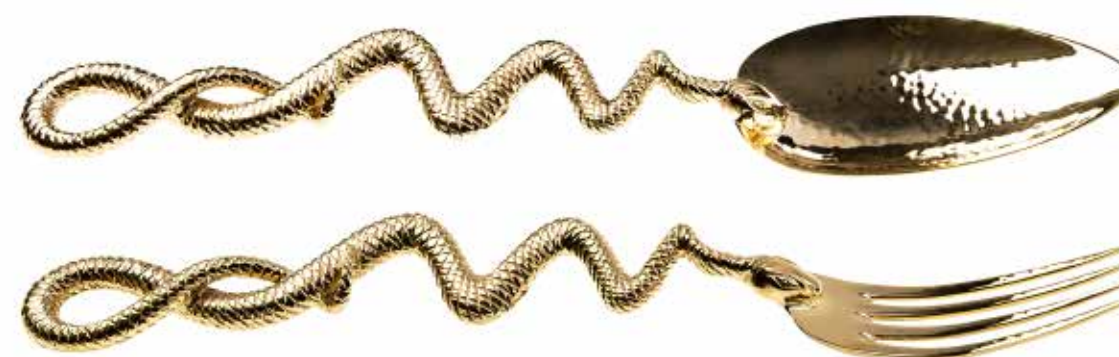

COPPIA POSATE A SERVIRE / GOLD PLATED SERVING SPOON & FORK
RCHMPYG04